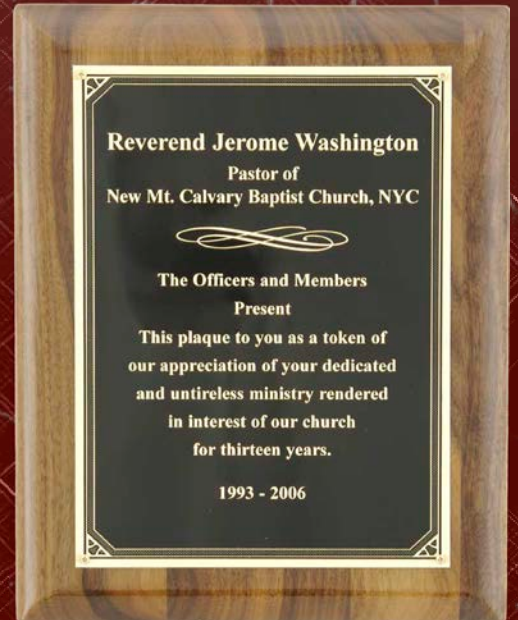

Walnut plaque. Laser Etched on Black Brass plate
PF 8 x 10 Walnut

Black Piano finish with Engraved Black Brass plate
PF 8 x 10 Black