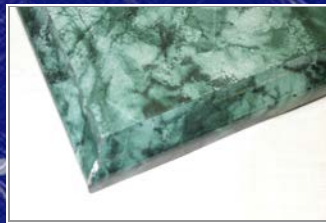

Green Marble
MB ?x? Green