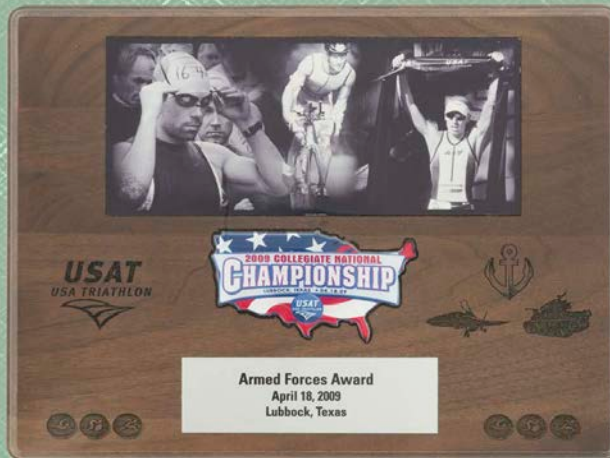

Laser Etched plaque with multiple optional plates in Brushed aluminum
SW 9x12