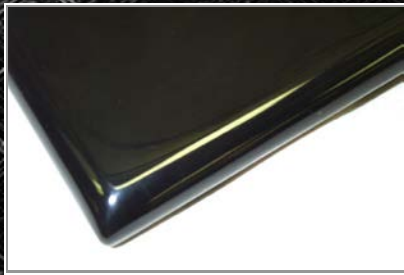

*Let us bring
your ideas to life.*

2023

Table of Contents

Plaques

- 1: Select a Plaque Material, Color and Size: Piano Finish, Solid Woods, or Economy.
- 2: Imprinting methods: Engraving, Full Color Sublimation, or Direct Laser Etching.
- 3: Any optional Special features: Extra Plates, Backing Plates, Perpetual Plaque Style, Additional plaque Accents, Gavels or attached items.

High Gloss Premium Quality Plaques.

Personalized with Engraved or Full color sublimation plate or Laser Etched.

There are three colors of wood with these high gloss plaques: Rosewood, Black and Walnut. The standard plaque edge styles is a rounded edged. Various other edge styles are available upon request.