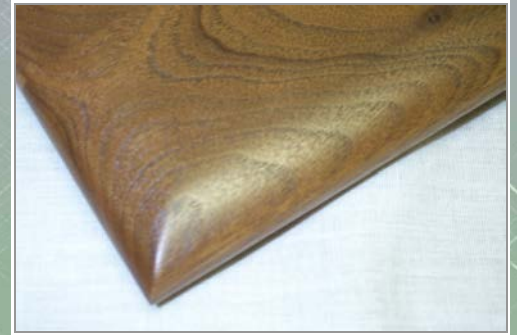

Solid Walnut Plaques

Premium Solid Walnut Plaques

Personalized with either a Custom Engraved or Full color sublimation plate.

Standard Edge

Cove Edge

Elliptical Edge

Wide Bevel Edge

Rounded Edge

Simple Bevel Edge

Concave Corner

Solid Walnut Plaques

Premium Solid Walnut Plaques

Personalized with either a Custom Engraved or Full color sublimation plate.

There solid walnut wood with these classic plaques: The standard plaque edge styles is a classic ogee edged. Various other edge styles are Simple Bevel, Cove, Elliptical, Rounded Concave and others are available upon request.