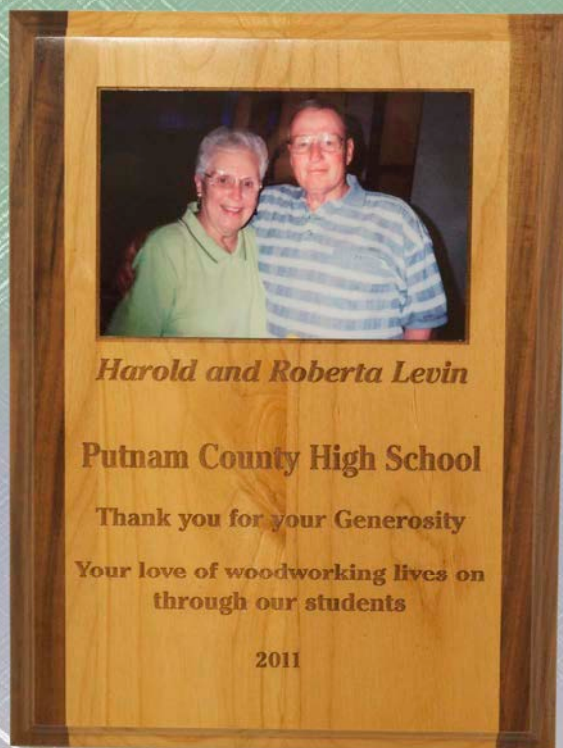

Larger sizes available

Solid Alder Plaques

Premium Solid Alder Plaques

Personalized with either a Custom Engraved or Full color sublimation plate.

Alder Plaque Laser etched with optional Domed Color Photo insert