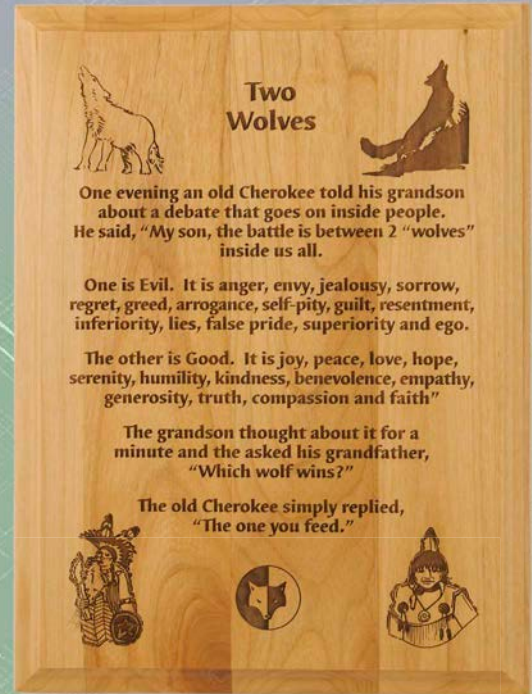

Direct Laser Etching is an impressive plaque. Laser etching typically results in a dark brown or black. Optional features are available like gold highlights are available upon request.

A popular option is an additional full color photo with an epoxy dome.

Larger sizes available

Solid Alder Plaques

Premium Solid Alder Plaques

Personalized with either a Custom Engraved or Full color sublimation plate.

Alder Plaque Laser etched with optional Domed Color Photo insert