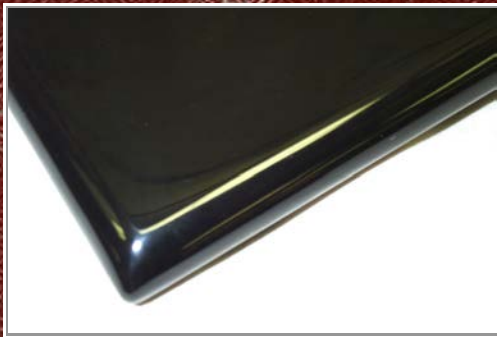

High Gloss Premium Quality Plaques.

Personalized with Engraved or Full color sublimation plate or Laser Etched.

There are three colors of wood with these high gloss plaques: Rosewood, Black and Walnut. The standard plaque edge styles is a rounded edged. Various other edge styles are available upon request.

Full Color Sublimation provides the added feature of Full Color imprinting. Base materials are Brushed Silver Aluminum, Brushed Gold Aluminum and White Aluminum. Corporate logos, full color photos are easy part of plaque.

Direct Laser Etching is an impressive plaque. Laser etching typically results in a dark brown or black. Optional features are available like gold highlights are available upon request.

Black Piano Finish