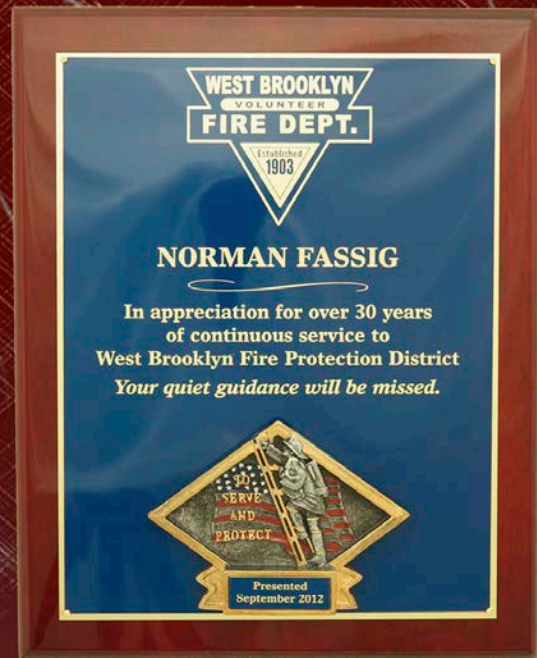

Rosewood plaque. Engraved in Opaque Blue Brass.
Resin Casting added custom feature
PF 9 x 12 Rosewood