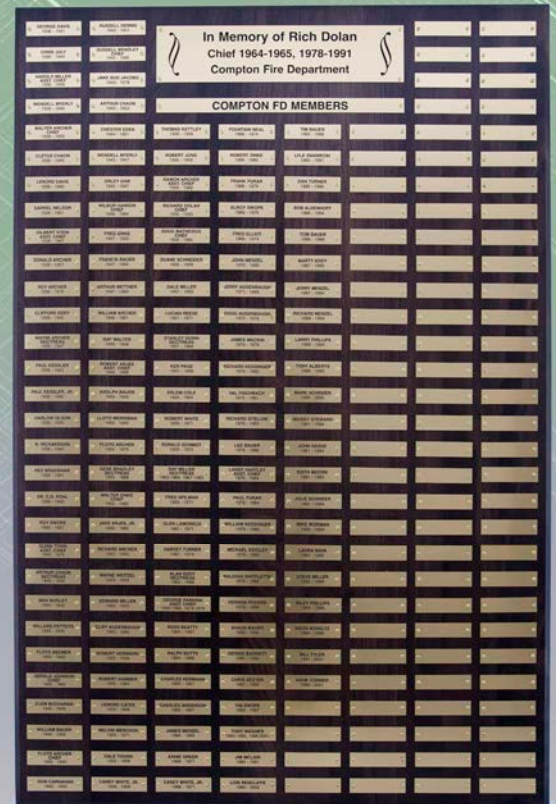

Perpetual Plaques

Any plaque can be used to create a perpetual plaque.
Complete Award programs with recipients plaques are easy.
These are custom designed to suit each need.