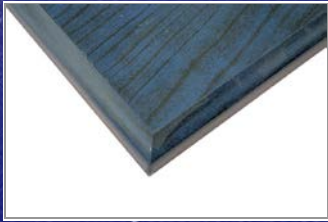

Full Color Sublimation provides the added feature of Full Color imprinting. Base materials are Brushed Silver Aluminum, Brushed Gold Aluminum and White Aluminum. Corporate logos, full color photos are easy part of plaque.

Walnut Edge
WE ?x?

Black Marble
MB ?x? Black

Ebony Black Wood Grain
EB ?x?

Economy Plaques

Economy Quality Plaques

Personalized with either a Custom Engraved or Full color sublimation plate.

Blue Wood Grain
WG ?x? Blue