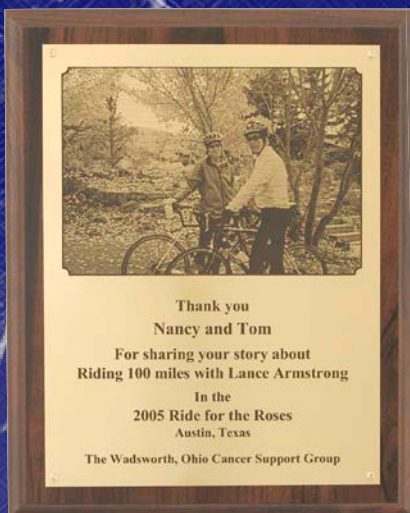

Engraved Satin Brass plate with Photo of Individuals being Honored. WE 7 x 9.