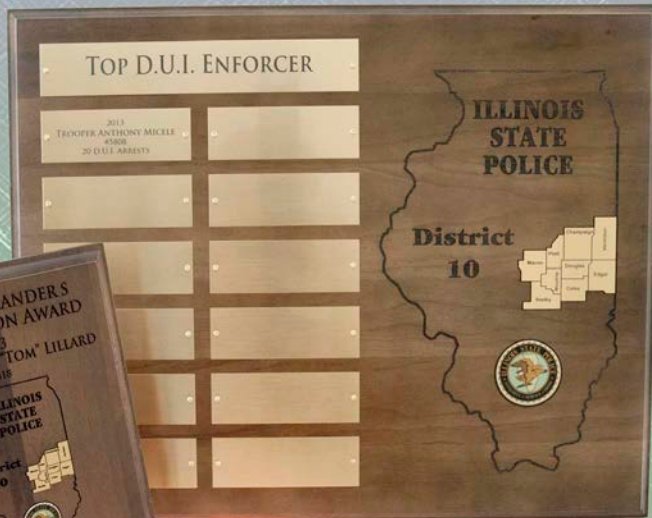

Perpetual Plaques

Any plaque can be used to create a perpetual plaque.
Complete Award programs with recipients plaques are easy.
These are custom designed to suit each need.