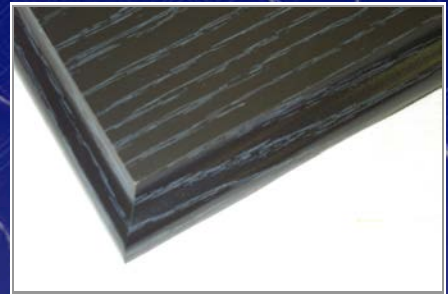

Ebony Black Wood Grain
EB ?x?