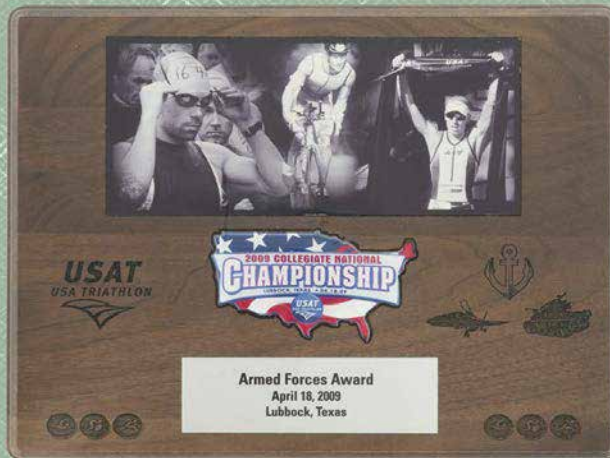

Laser Etched plaque with multiple optional plates in Brushed aluminum
SW 9x12