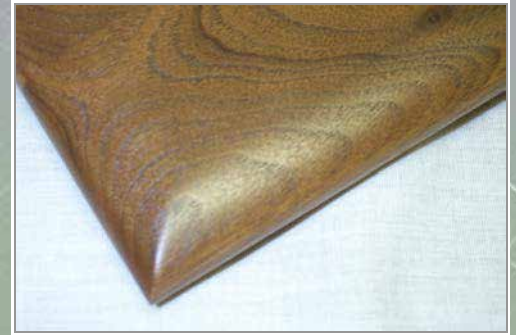

Solid Walnut Plaques

Premium Solid Walnut Plaques

Personalized with either a Custom Engraved or Full color sublimation plate.

Standard Edge

Cove Edge

Elliptical Edge

Wide Bevel Edge

Rounded Edge

Simple Bevel Edge

Concave Corner

Solid Walnut Plaques

Premium Solid Walnut Plaques

Personalized with either a Custom Engraved or Full color sublimation plate.

There solid walnut wood with these classic plaques: The standard plaque edge styles is a classic ogee edged. Various other edge styles are Simple Bevel, Cove, Elliptical, Rounded Concave and others are available upon request.

Full Color Sublimation provides the added feature of Full Color imprinting. Base materials are Brushed Silver Aluminum, Brushed Gold Aluminum and White Aluminum. Corporate logos, full color photos are easy part of plaque.